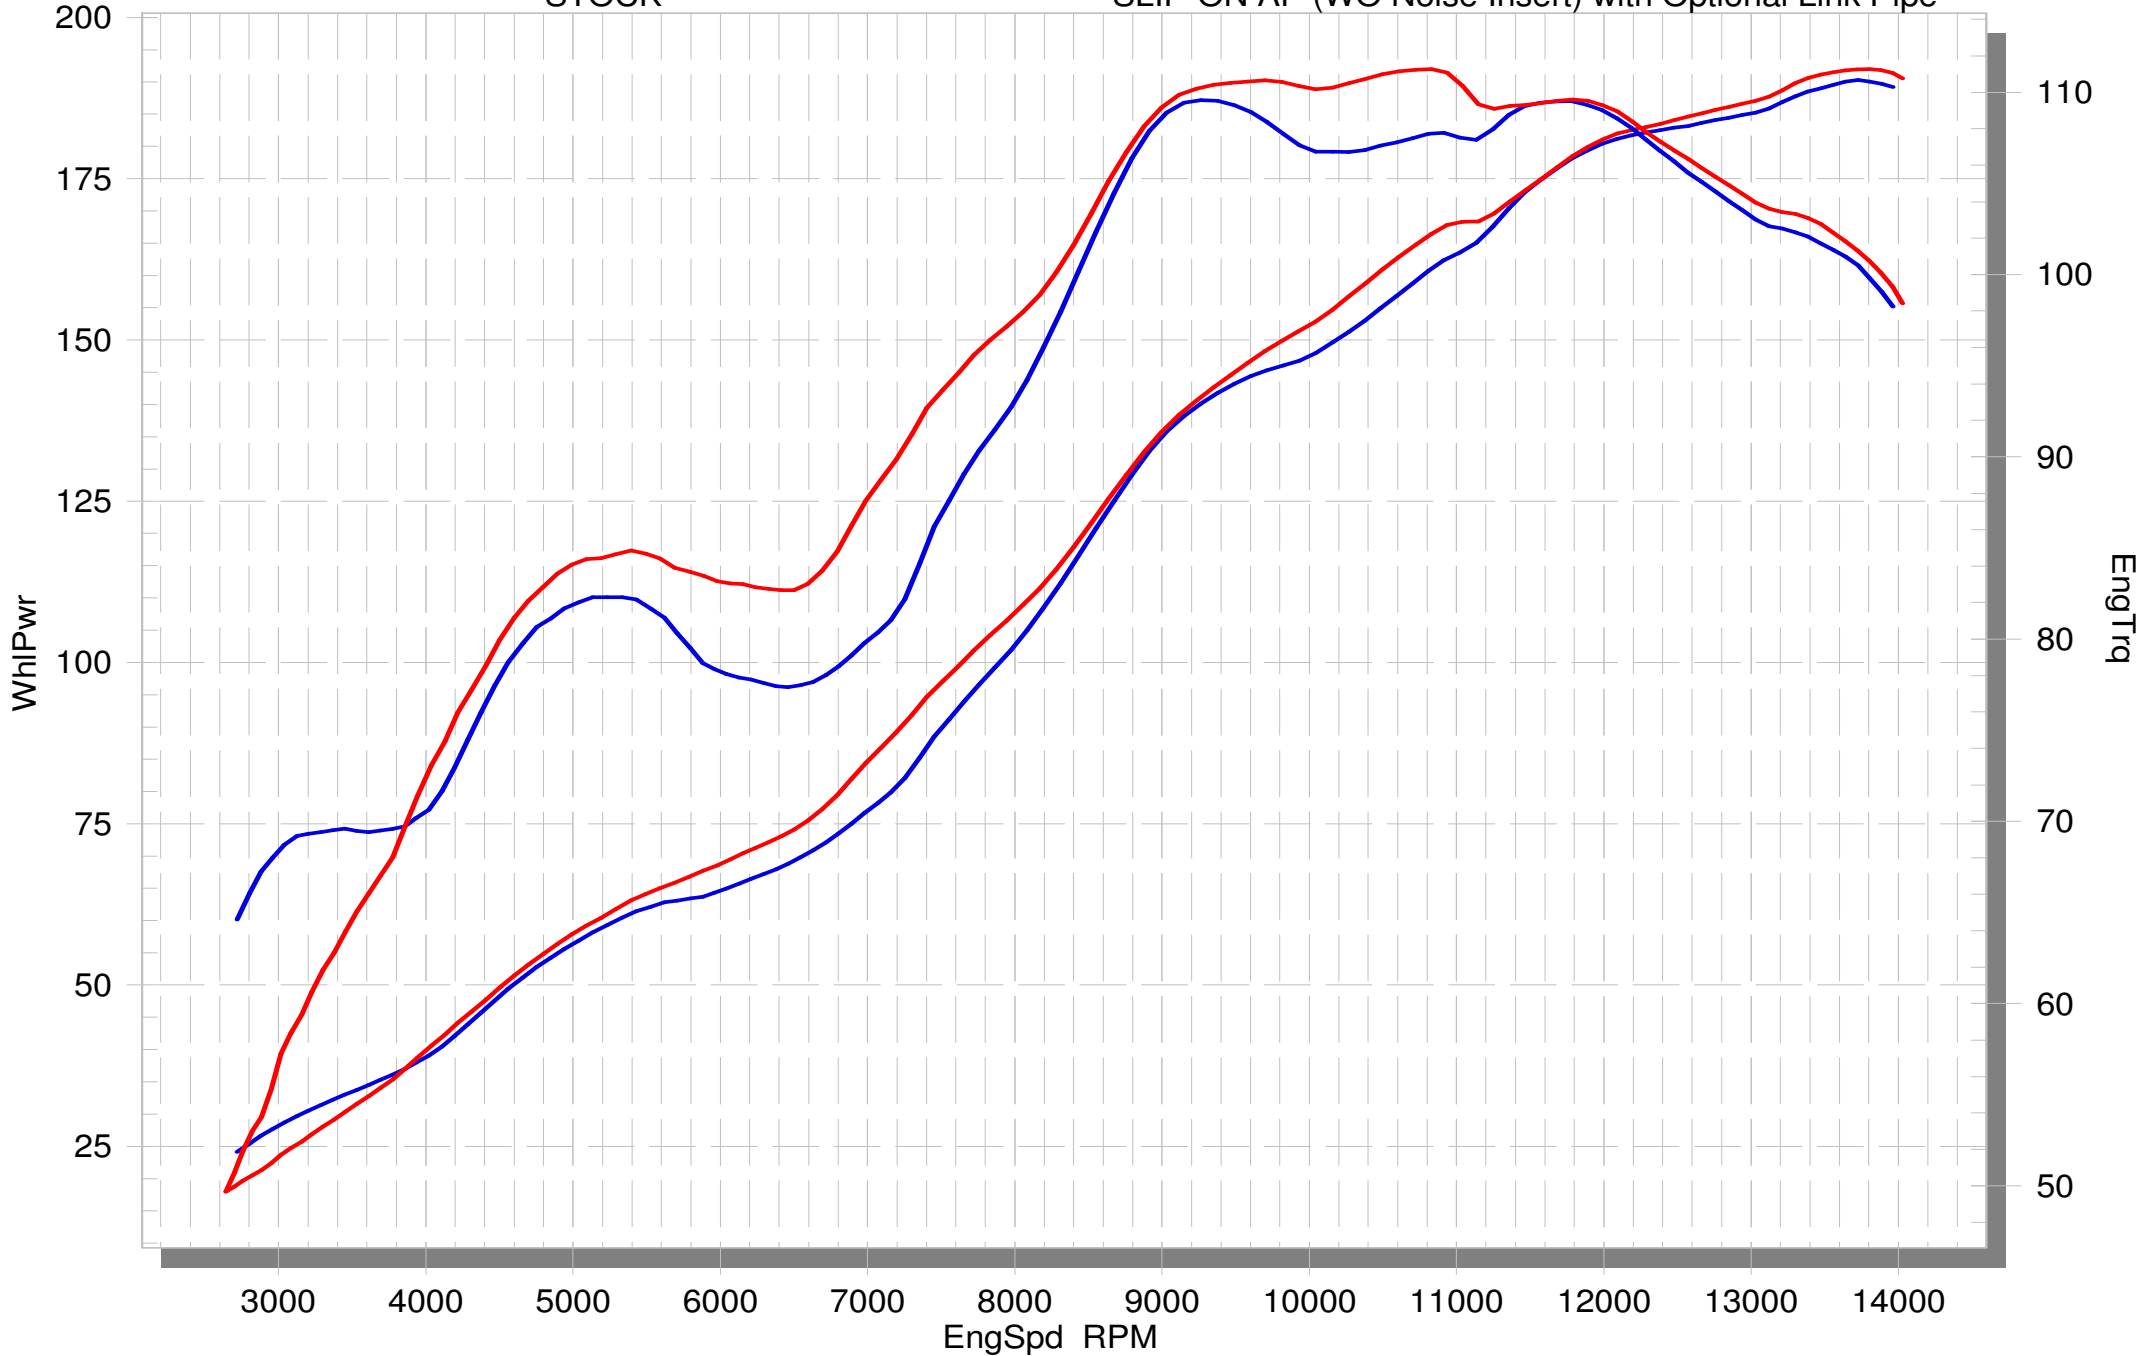

Yamaha YZF-R1

STOCK

SLIP-ON AP (WO Noise Insert) with Optional Link Pipe

SuperFlow WinDyn™ V