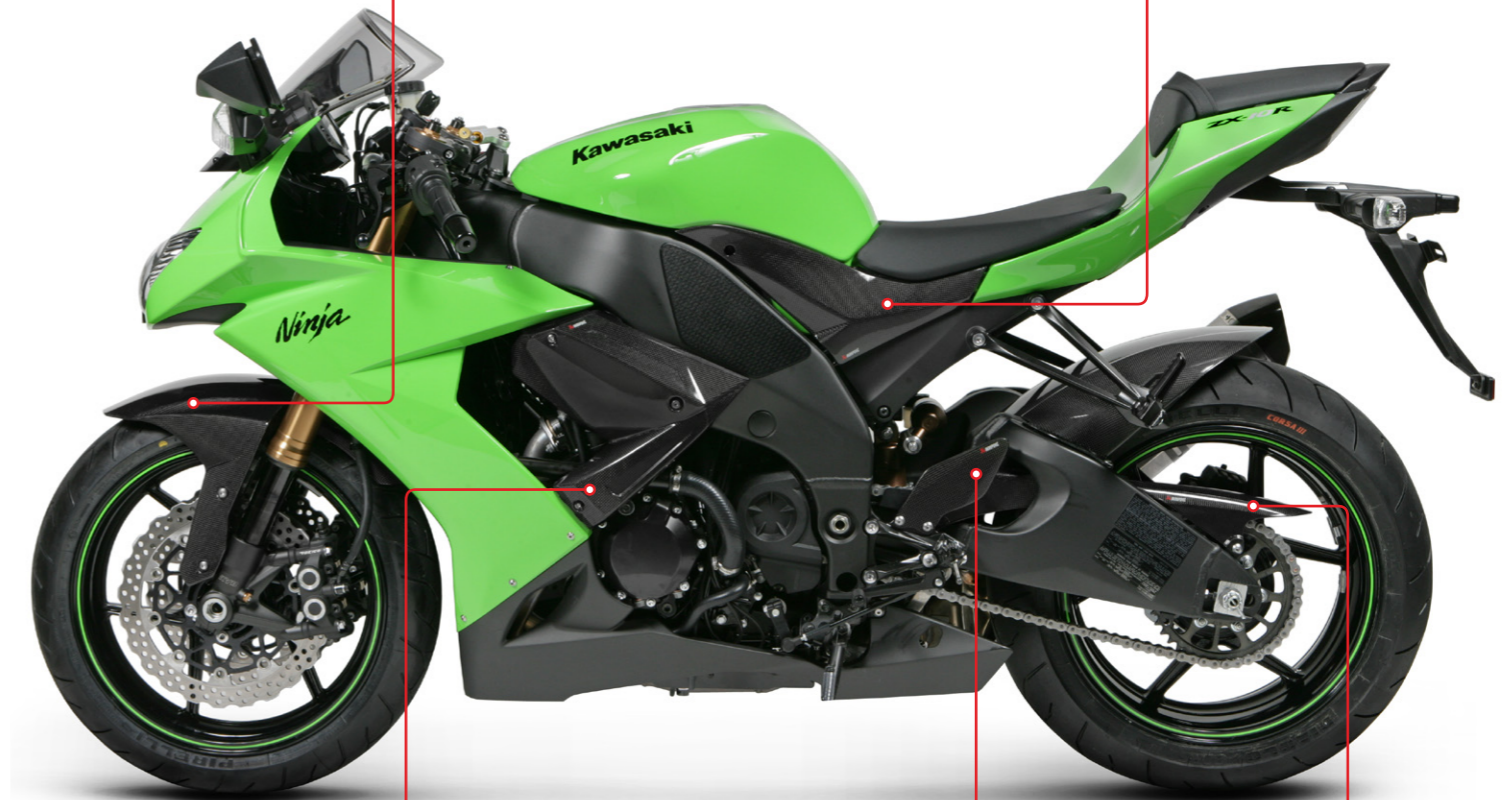

KAWASAKI ZX-10R 2008

KAWASAKI ZX-10R 2008

CARBON REAR FENDER

Part Num:
108971

CARBON TANK SIDE PANEL - RIGHT

Part Num:
108969

CARBON FRONT FENDER

Part Num:
108960

CARBON TANK SIDE PANEL - LEFT

Part Num:
108972

Part Num:
108966

CARBON FOOT SHIELD - RIGHT

Part Num:
108959

CARBON FRAME COVER/COWLING - RIGHT

Part Num:
108967

CARBON FRAME COVER/COWLING - LEFT

Part Num:
108963

CARBON FOOT SHIELD - LEFT

Part Num:
108961

CARBON CHAIN GUARD