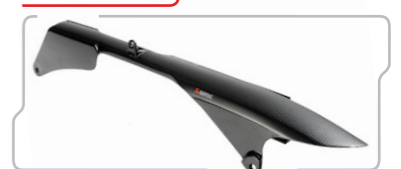

Part Num:
108961

CARBON CHAIN GUARD