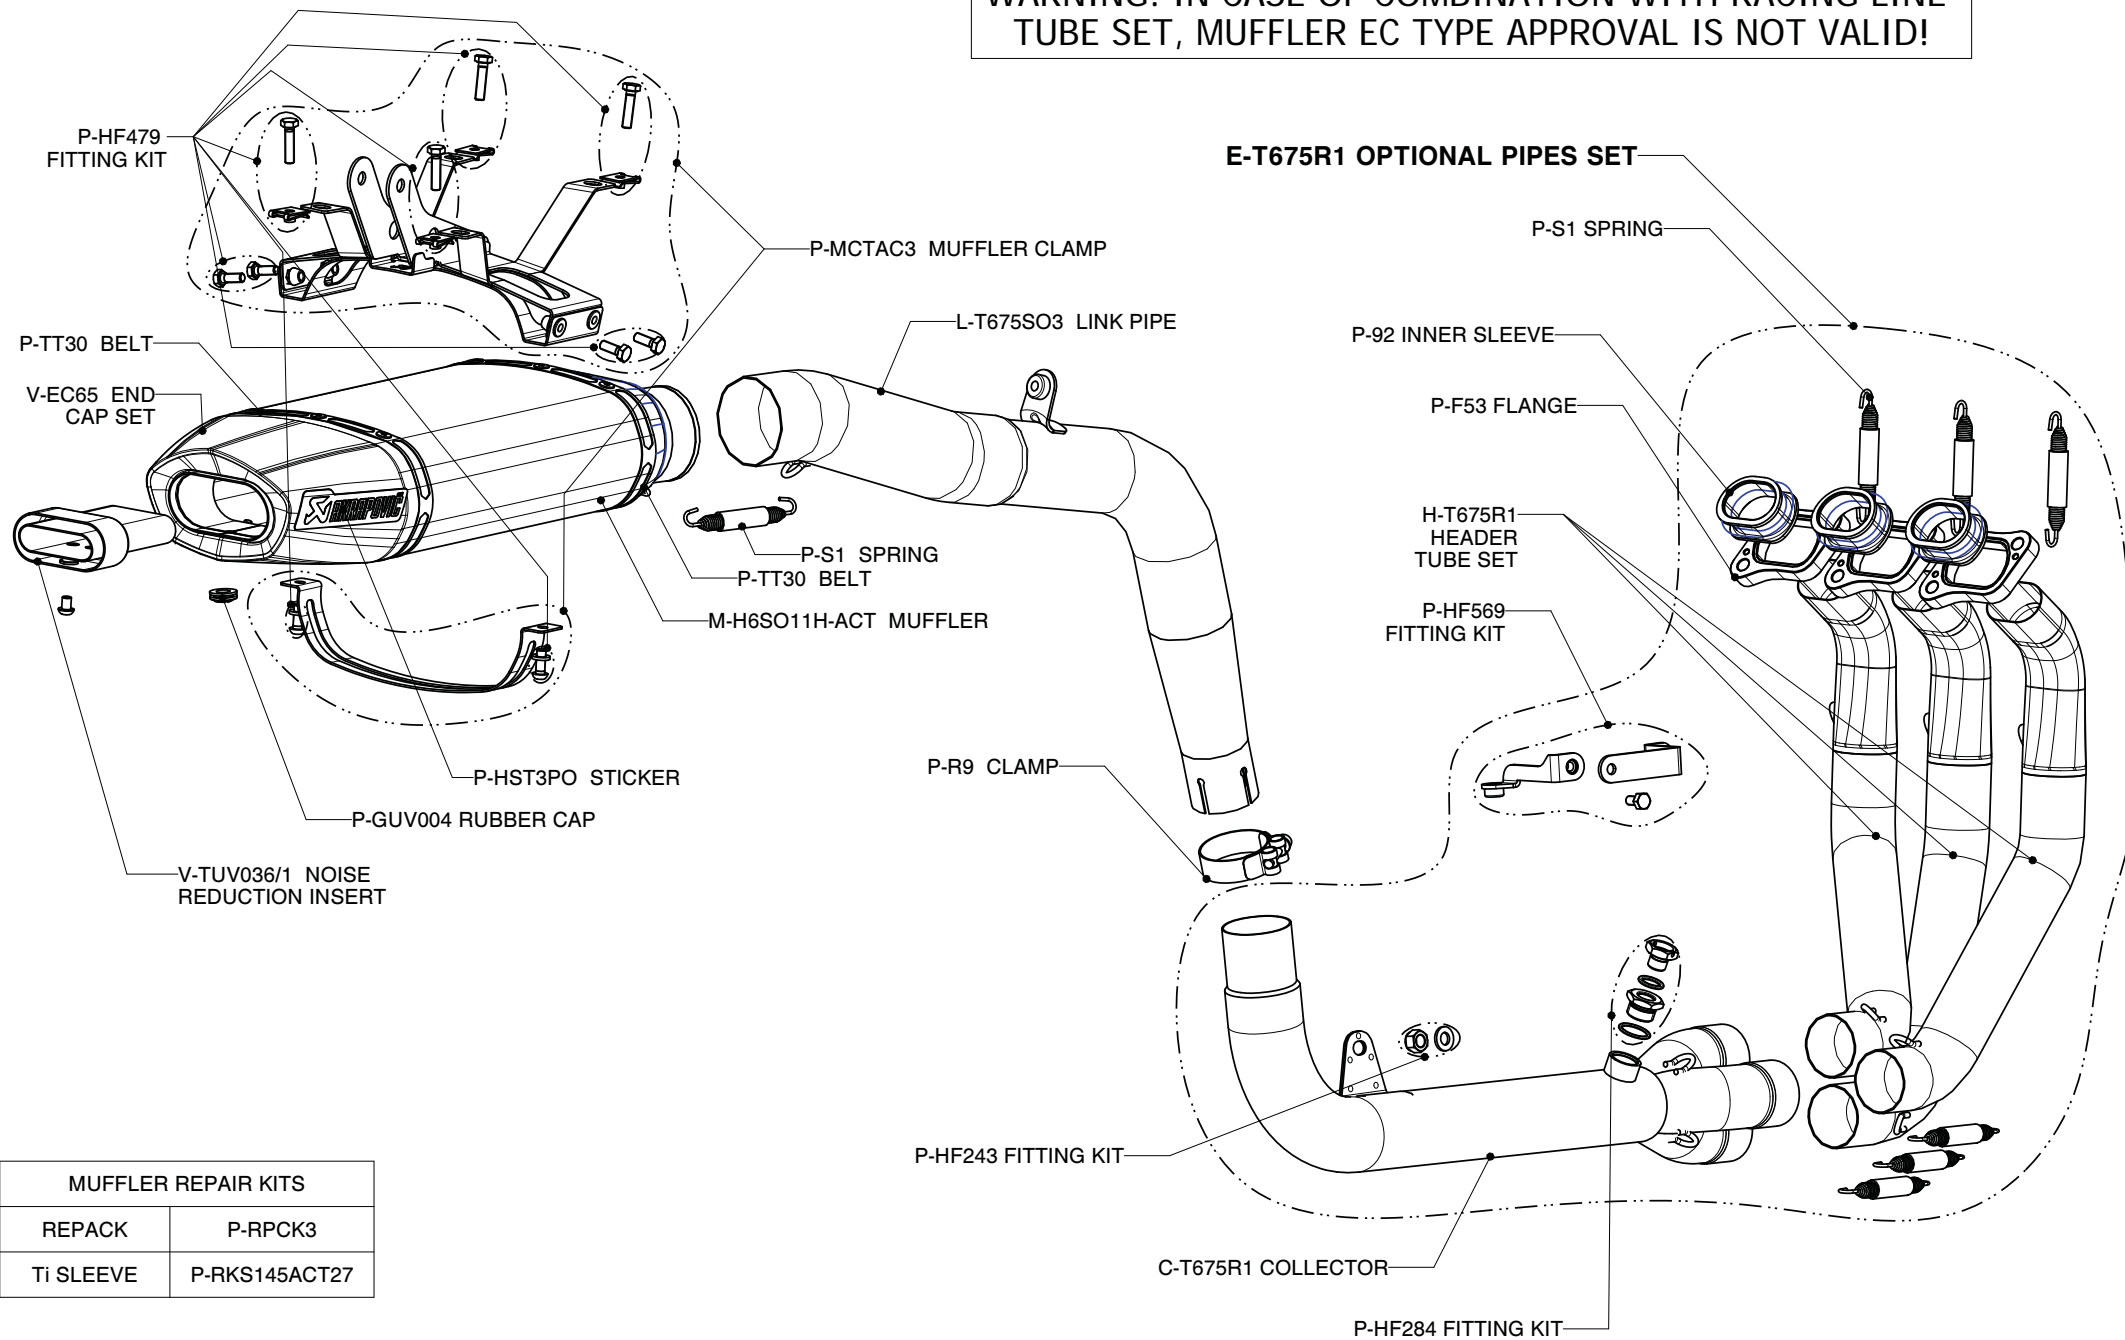

TRIUMPH 675 Daytona, Partial exhaust system / Slip-ON line / EC type approval with optional pipes set
TRIUMPH 675R Daytona, Partial exhaust system / Slip-ON line / EC type approval with optional pipes set
Product code: S-T675SO3-HACT

WARNING! IN CASE OF COMBINATION WITH RACING LINE TUBE SET, MUFFLER EC TYPE APPROVAL IS NOT VALID!

MUFFLER REPAIR KITS	
REPACK	P-RPCK3
Ti SLEEVE	P-RKS145ACT27