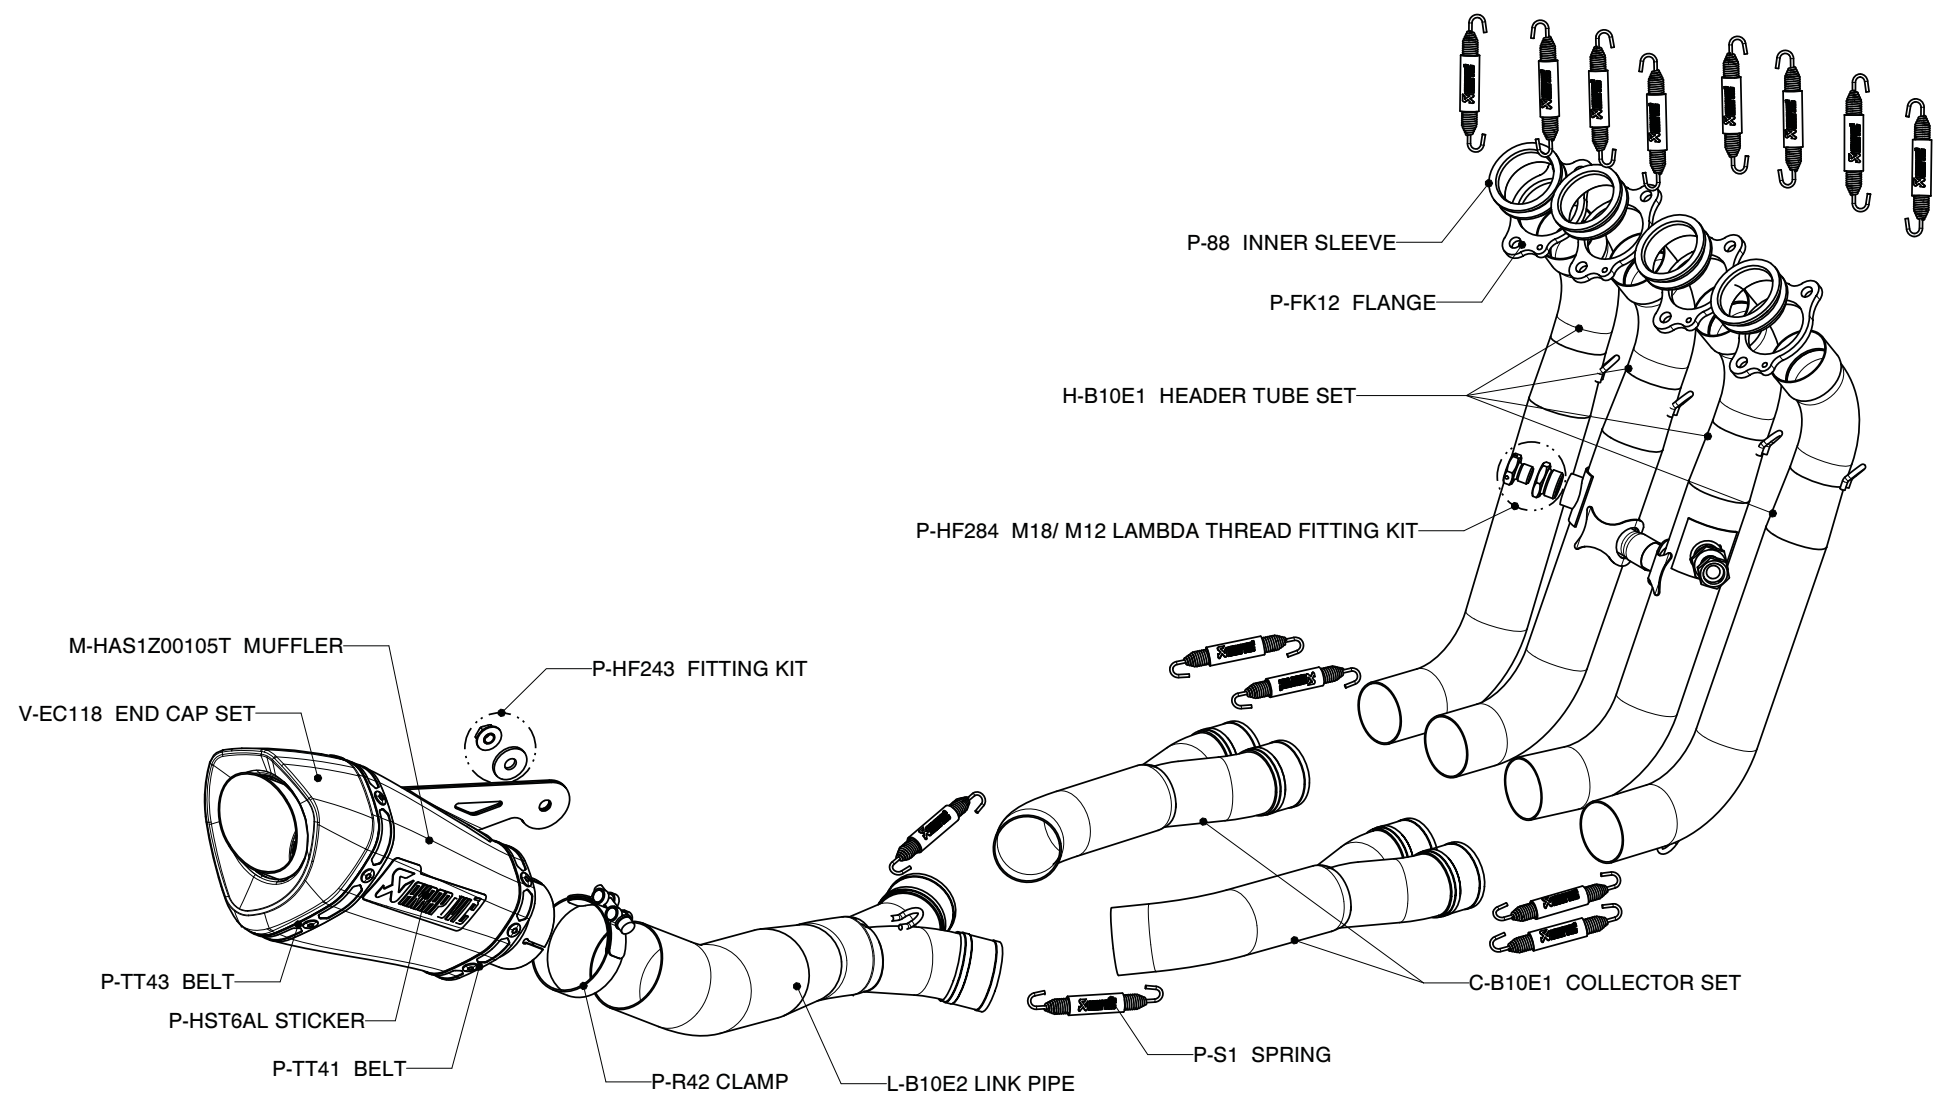

**BMW S1000RR, Complete exhaust system / EVOLUTION LINE open tube set with EC Type-approval muffler**  
**Product code: S-B10E1-ASZ**

**WARNING: IN CASE OF COMBINATION WITH EVOLUTION TUBE SET, THE SLIP ON TYPE APPROVAL IS NOT VALID!**

**MUFFLER REPAIR KITS**

REPACK	P-RPCK5
SLEEVE	P-RKS255ASZ19