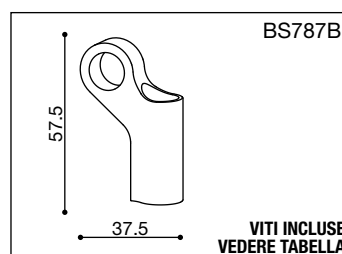

¹ BS716B SINISTRO, BS718B DESTRO

² BS786B ADATTATORE SPECCHIO PER CARENA. BS775B ADATTATORE SPECCHIO PER MANUBRIO:

SI CONISGLIA DI ACQUISTARE TAPPI FORO SPECCHIO BS522B € 39,00 CAD.