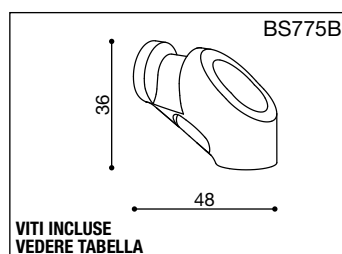

¹ BS716B SINISTRO, BS718B DESTRO

² BS786B ADATTATORE SPECCHIO PER CARENA. BS775B ADATTATORE SPECCHIO PER MANUBRIO:

SI CONISGLIA DI ACQUISTARE TAPPI FORO SPECCHIO BS522B € 39,00 CAD.