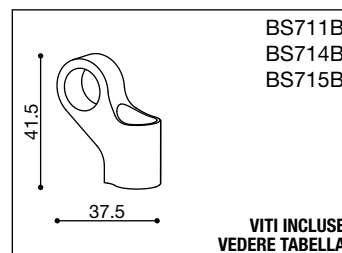

¹ BS716B SINISTRO, BS718B DESTRO

² BS786B ADATTATORE SPECCHIO PER CARENA. BS775B ADATTATORE SPECCHIO PER MANUBRIO:

SI CONISGLIA DI ACQUISTARE TAPPI FORO SPECCHIO BS522B € 39,00 CAD.